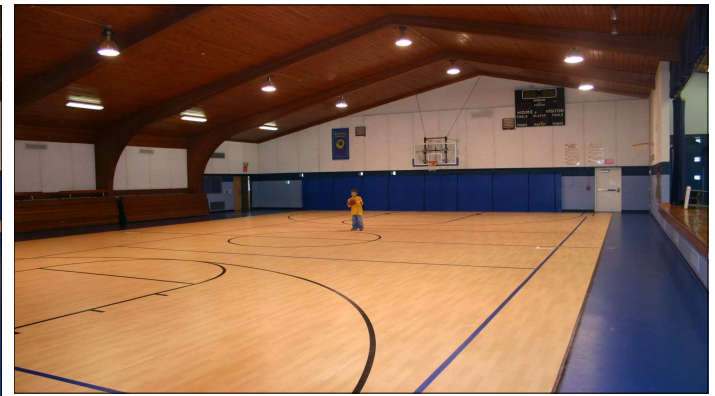

**Goessel Elementary  
Goessel, KS**

**Taraflex sports m plus  
Maple with Blue border**  
5,000 square feet

Goessel Contact  
**Dr. John Fast**  
Superintendent

Installed By  
**Regents Flooring Co.**  
Lenexa, KS  
Summer 2005

Multipurpose gym,  
Physical Education,  
basketball, volleyball,  
other activities, etc.

For more info call Steve Frailey– Specialty Floors - 816-587-0011