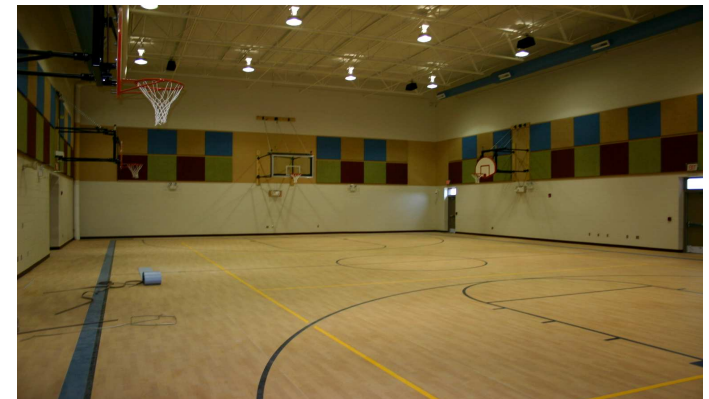

**Warren Hills
Elementary School**
Liberty, MO

**Taraflex sports m plus
Maple field blue border**
8,000 square feet

Specified by
ACI-Boland
Leawood, KS

Installed By
Regents Flooring
Overland Park, KS
Summer 2006

Multipurpose gym upgraded
from vct- used for
basketball, volleyball, physical
education, meetings,
assemblies, etc.

For more info call Steve Frailey- Specialty Floors - 816-587-0011