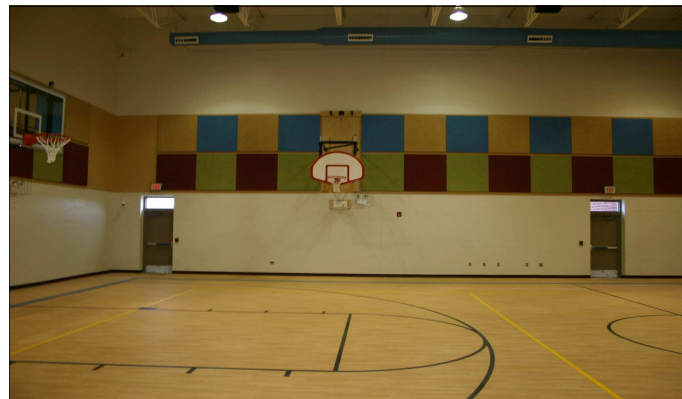

**Warren Hills
Elementary School**
Liberty, MO

**Taraflex sports m plus
Maple field blue border**
8,000 square feet

Specified by
ACI-Boland
Leawood, KS

Installed By
Regents Flooring
Overland Park, KS
Summer 2006

Multipurpose gym upgraded
from vct- used for
basketball, volleyball, physical
education, meetings,
assemblies, etc.

For more info call Steve Frailey- Specialty Floors - 816-587-0011