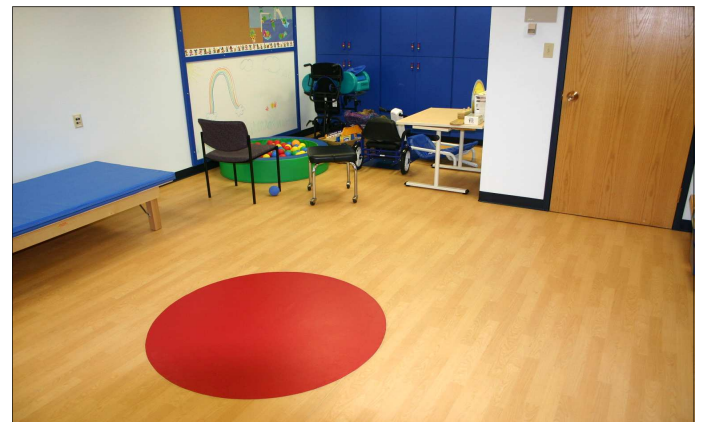

For more info call Steve at Specialty Floors- 816-587-0011