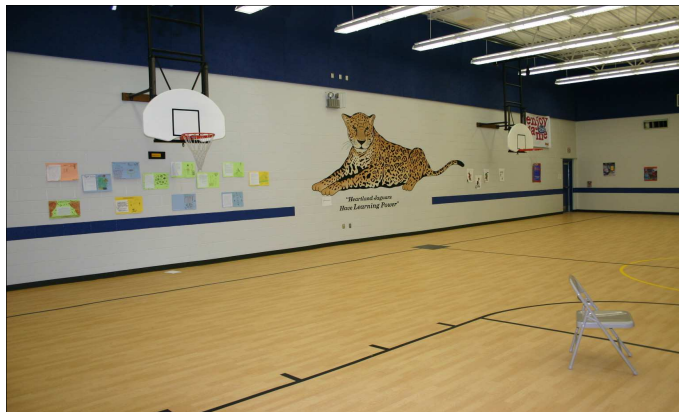

Heartland Elementary School
Overland Park, KS

Taraflex sport m plus
Maple
4,000 square feet

Specified by
Kevin Cowan Architects
Bob Taylor

Installed By
Regents Flooring Co.
Lenexa, KS
December 2007

Multipurpose gym,
Physical Education,
basketball, volleyball,
other activities, etc.