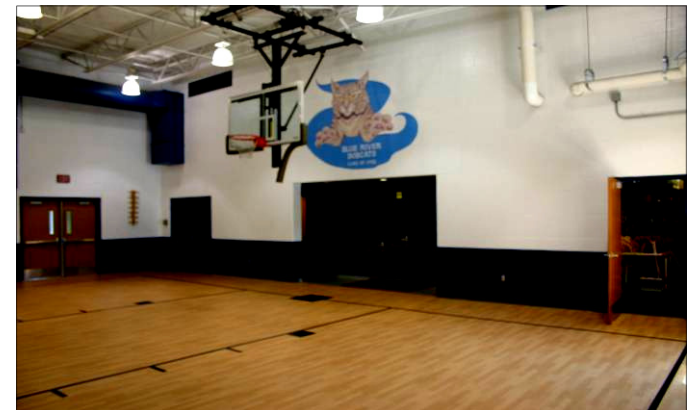

**Blue River (Blue Valley)
Elementary School**
Overland Park, KS

**Maple M plus
Multipurpose Gymnasium**
4,000 sq. ft.

Specified by
Kevin Cowan Architects
913-000-0000

Installed Summer 2010 by
Gem Commercial Interiors
Overland Park, KS

This is remodel of gym that was originally gym carpet. Carpet was removed and replaced with a quality sports floor that can handle not only sports and physical education, but multipurpose activity without the requirement of protecting the gym floor from the tables and chairs.