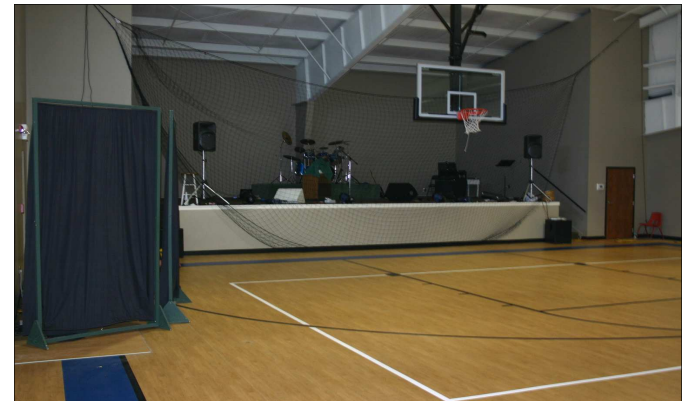

World Revival Church
Kansas City, MO

Oak M with blue border
4,500 square feet

Product selected by
John Eschenbaum
Committee Chairman
816-763-0708

Installed By
Regent's Flooring
Spring 2005

Fellowship Hall &
Multipurpose Gymnasium
Basketball, Volleyball,
Assemblies, Banquets
Social Fellowships etc.