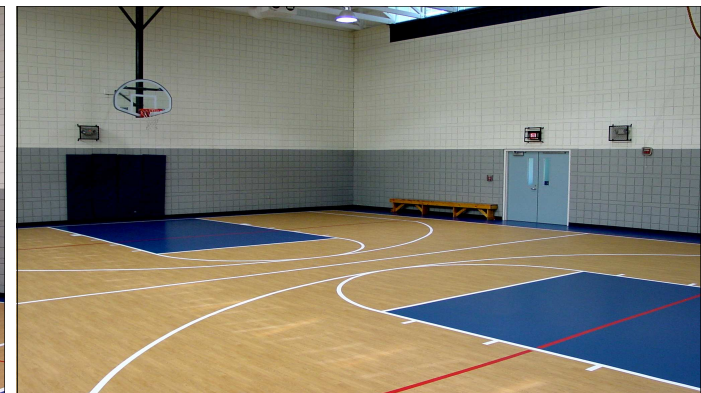

Call Specialty Floors - 816-587-0011