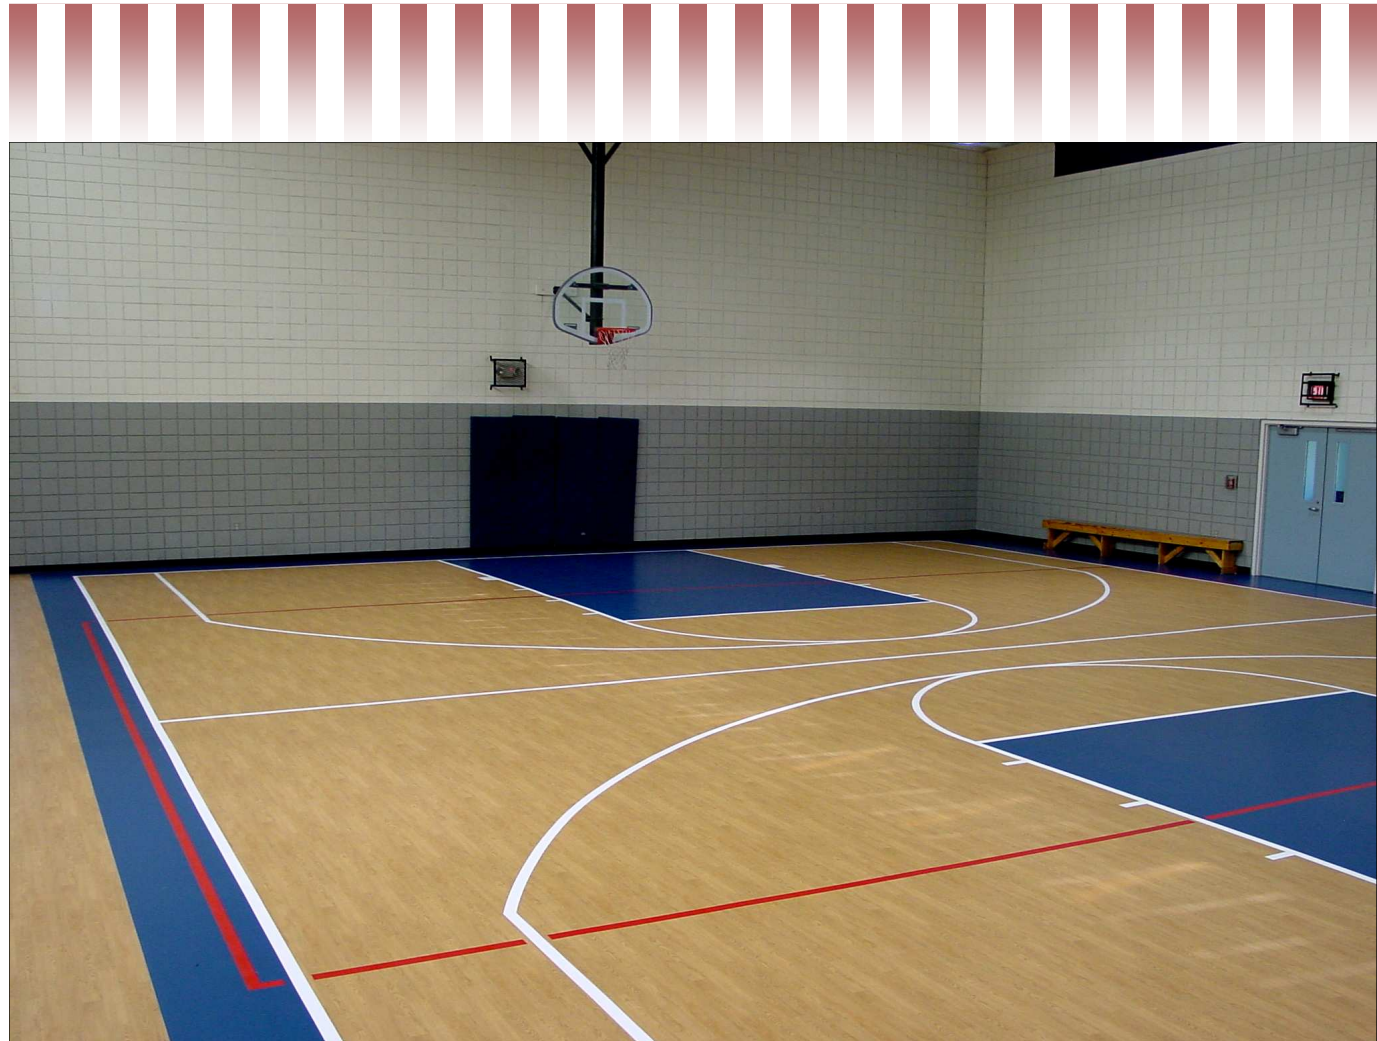

Call Specialty Floors - 816-587-0011