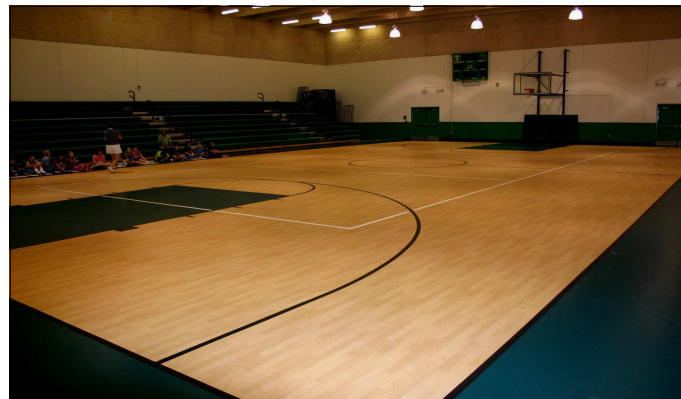

**Thayer
Elementary School**
Thayer, MO

**Taraflex sports m plus
Maple field
green border and lanes**
9,000 square feet

Thayer School Contact
Bill Garrison
High School Superintendent
417-264-4600

Installed By
Tony Prince Co.
St. Louis, MO
Summer 2005

Multipurpose gym, Physical
Education, basketball, volley-
ball, meetings, assemblies

For more info call Steve Frailey– Specialty Floors - 816-587-0011