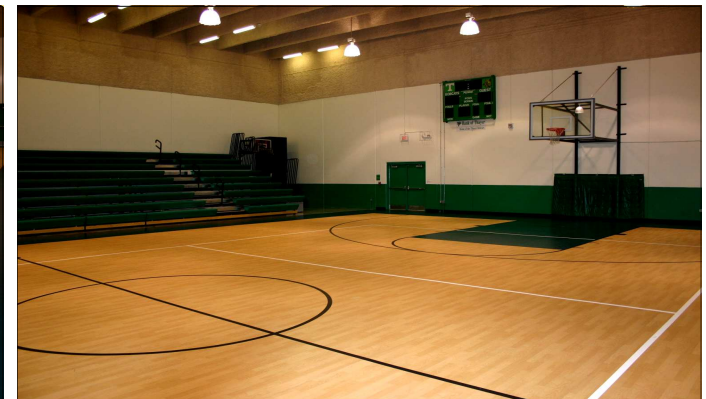

**Thayer
Elementary School**
Thayer, MO

**Taraflex sports m plus
Maple field
green border and lanes**
9,000 square feet

Thayer School Contact
Bill Garrison
High School Superintendent
417-264-4600

Installed By
Tony Prince Co.
St. Louis, MO
Summer 2005

Multipurpose gym, Physical
Education, basketball, volley-
ball, meetings, assemblies

For more info call Steve Frailey– Specialty Floors - 816-587-0011