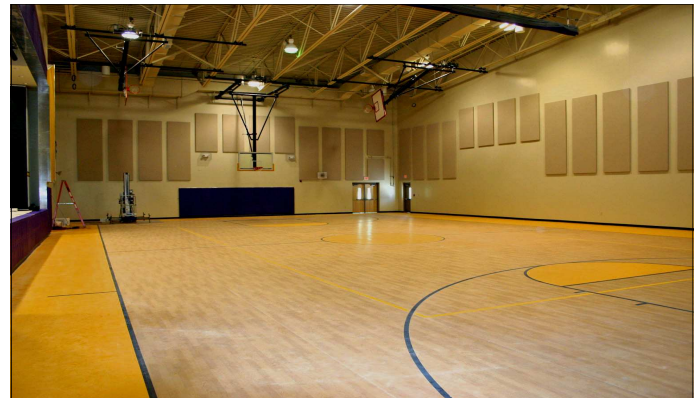

**Hazelwood Central
Middle School**
St. Louis, MO

**Tarflex sport m plus
Maple field with Yellow
border and top of key**
8,000 square feet

Hazelwood Contact
PBD Architects
Greg Christian

Installed By
Tony Prince Co.
St. Louis, MO
November 2006

Multipurpose gym,
Physical Education,
basketball, volleyball,
other activities, etc.

For more info call Steve Frailey– Specialty Floors - 816-587-0011