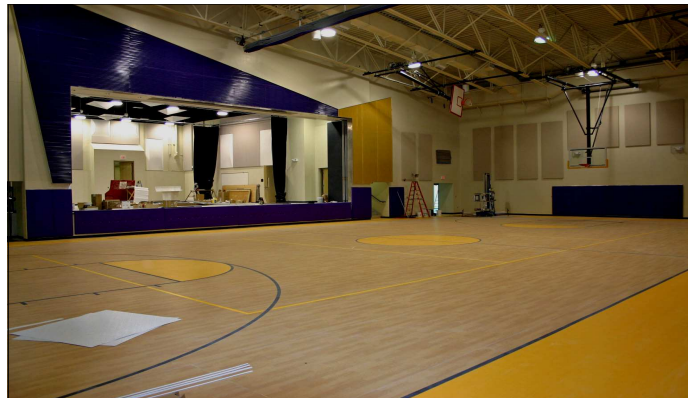

**Hazelwood Central
Middle School**
St. Louis, MO

**Tarflex sport m plus
Maple field with Yellow
border and top of key**
8,000 square feet

Hazelwood Contact
PBD Architects
Greg Christian

Installed By
Tony Prince Co.
St. Louis, MO
November 2006

Multipurpose gym,
Physical Education,
basketball, volleyball,
other activities, etc.

For more info call Steve Frailey– Specialty Floors - 816-587-0011